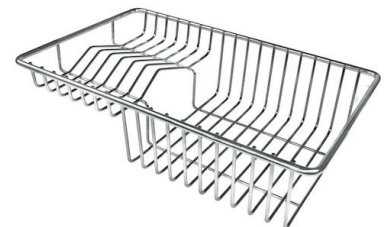

## OPTIONAL ACCESSORIES

**Cestello inox**  
8612 000

**Graters kit with ring-holder and food collection tray**  
8159 101  
\* only in combination with the accessory  
8100 627

**HDPE + Black Twin chopping board**  
8100 627

**Stainless steel colander**  
8154 000

**Stainless steel perforated tray**  
8151 000  
\* only in combination with the accessory  
8100 627

**Stainless steel plate rack**  
8100 303  
\* only in combination with the accessory  
8100 627

**White basket**  
8612 100

**White bowl**  
8153 100