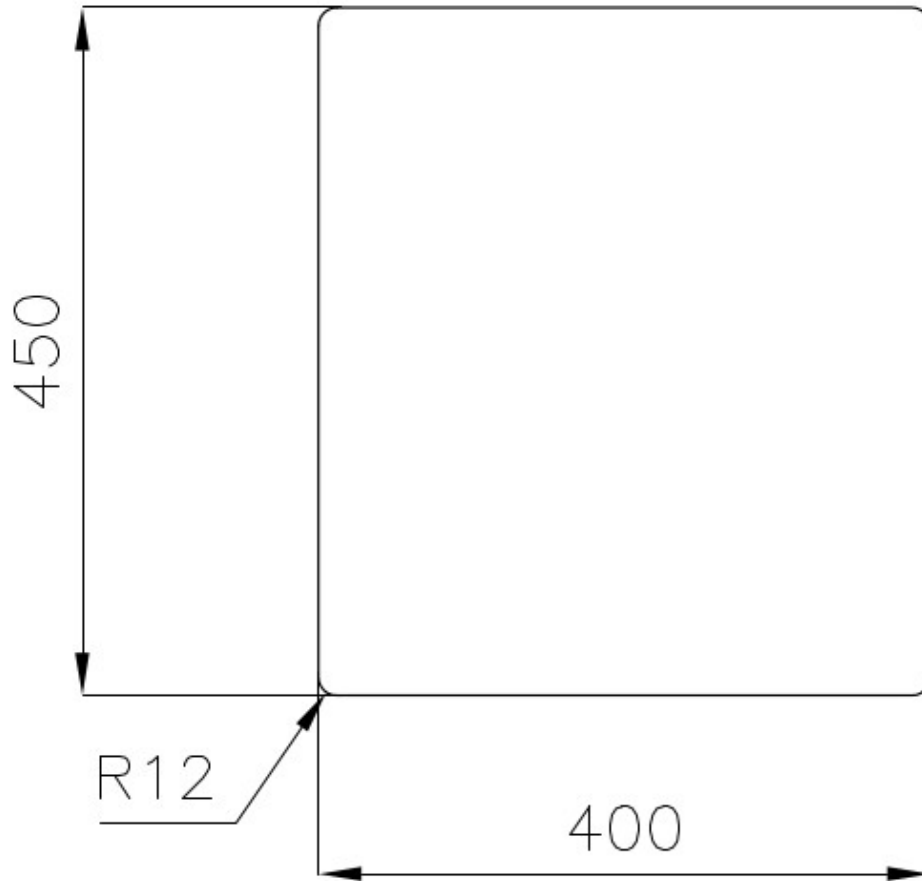

### DETAILS

Edge/Installation Type	Undermount
Material	AISI 304 stainless steel
Texture	Foster brushed
Base	45 cm
Dimensions	480x430 mm
Standard fittings	Fixing hooks, gasket, drain, overflow and siphon, boxed packing
Mixer holes	No standard holes
Built-in hole	View technical data sheet
Drainer	No

Width 43 cm

---

Bowl dimension 450x400mm

---

Number of bowls 1 bowl

---

Waste fitting 3,5" drain

---

---

**Small radius** Bowls with squared shapes with a modern design and an increased capacity, for a minimal aesthetics connected with an extreme practicality.

---

**Deep bowls** This bowls reach an important depth, over 20 cm, thanks to the advanced production technology, that can be offer great capieny and practicality in all the washing operations.

## TECHNICAL DATA

Cut out size – Dimensioni per foratura top