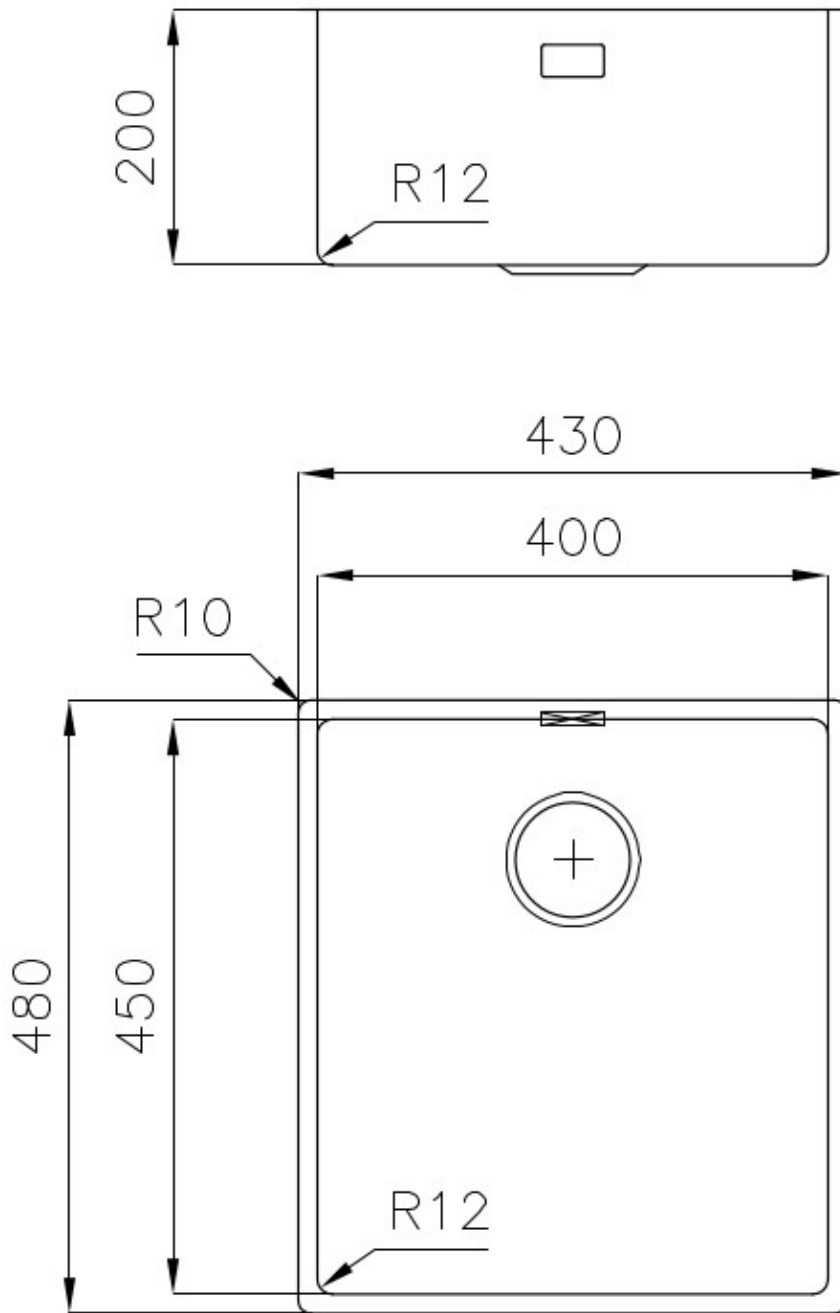

### DETAILS

Edge/Installation Type	Undermount
Material	AISI 304 stainless steel
Texture	Foster brushed
Base	45 cm
Dimensions	480x430 mm
Standard fittings	Fixing hooks, gasket, drain, overflow and siphon, boxed packing
Mixer holes	No standard holes
Built-in hole	View technical data sheet
Drainer	No

Width 43 cm

---

Bowl dimension 450x400mm

---

Number of bowls 1 bowl

---

Waste fitting 3,5" drain

---

---

**Small radius** Bowls with squared shapes with a modern design and an increased capacity, for a minimal aesthetics connected with an extreme practicality.

---

**Deep bowls** This bowls reach an important depth, over 20 cm, thanks to the advanced production technology, that can be offer great capieny and practicality in all the washing operations.

## TECHNICAL DATA

Cut out size – Dimensioni per foratura top